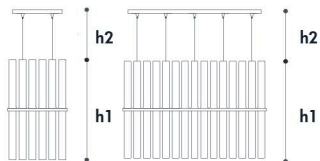

Suspension

a richiesta con \_ on request with

TRIAC 

Casambi Bluetooth 

**Materiali \_ Materials**

**Corpo - Body:**

Vetro, Glass

**Diffusore - Diffuser:**

Vetro, Glass

**Struttura - Structure:**

Metallo, Metacrilato

Metal, Methacrylate

Code	L x P	h1	h2 cable adj	Color Temperature	Lumen	LED		Finitura Finish
T100/40x40	40x40	75	10-100	3000 K - CRI>80	3000	25w	26	Satinato / Satin / C
T100/60	50	75	10-100	3000 K - CRI>80	3700	31w	25	Satinato / Satin / C
T100/100X40	100x40	75	10-100	3000 K - CRI>80	8400	70w	96	Satinato / Satin / C